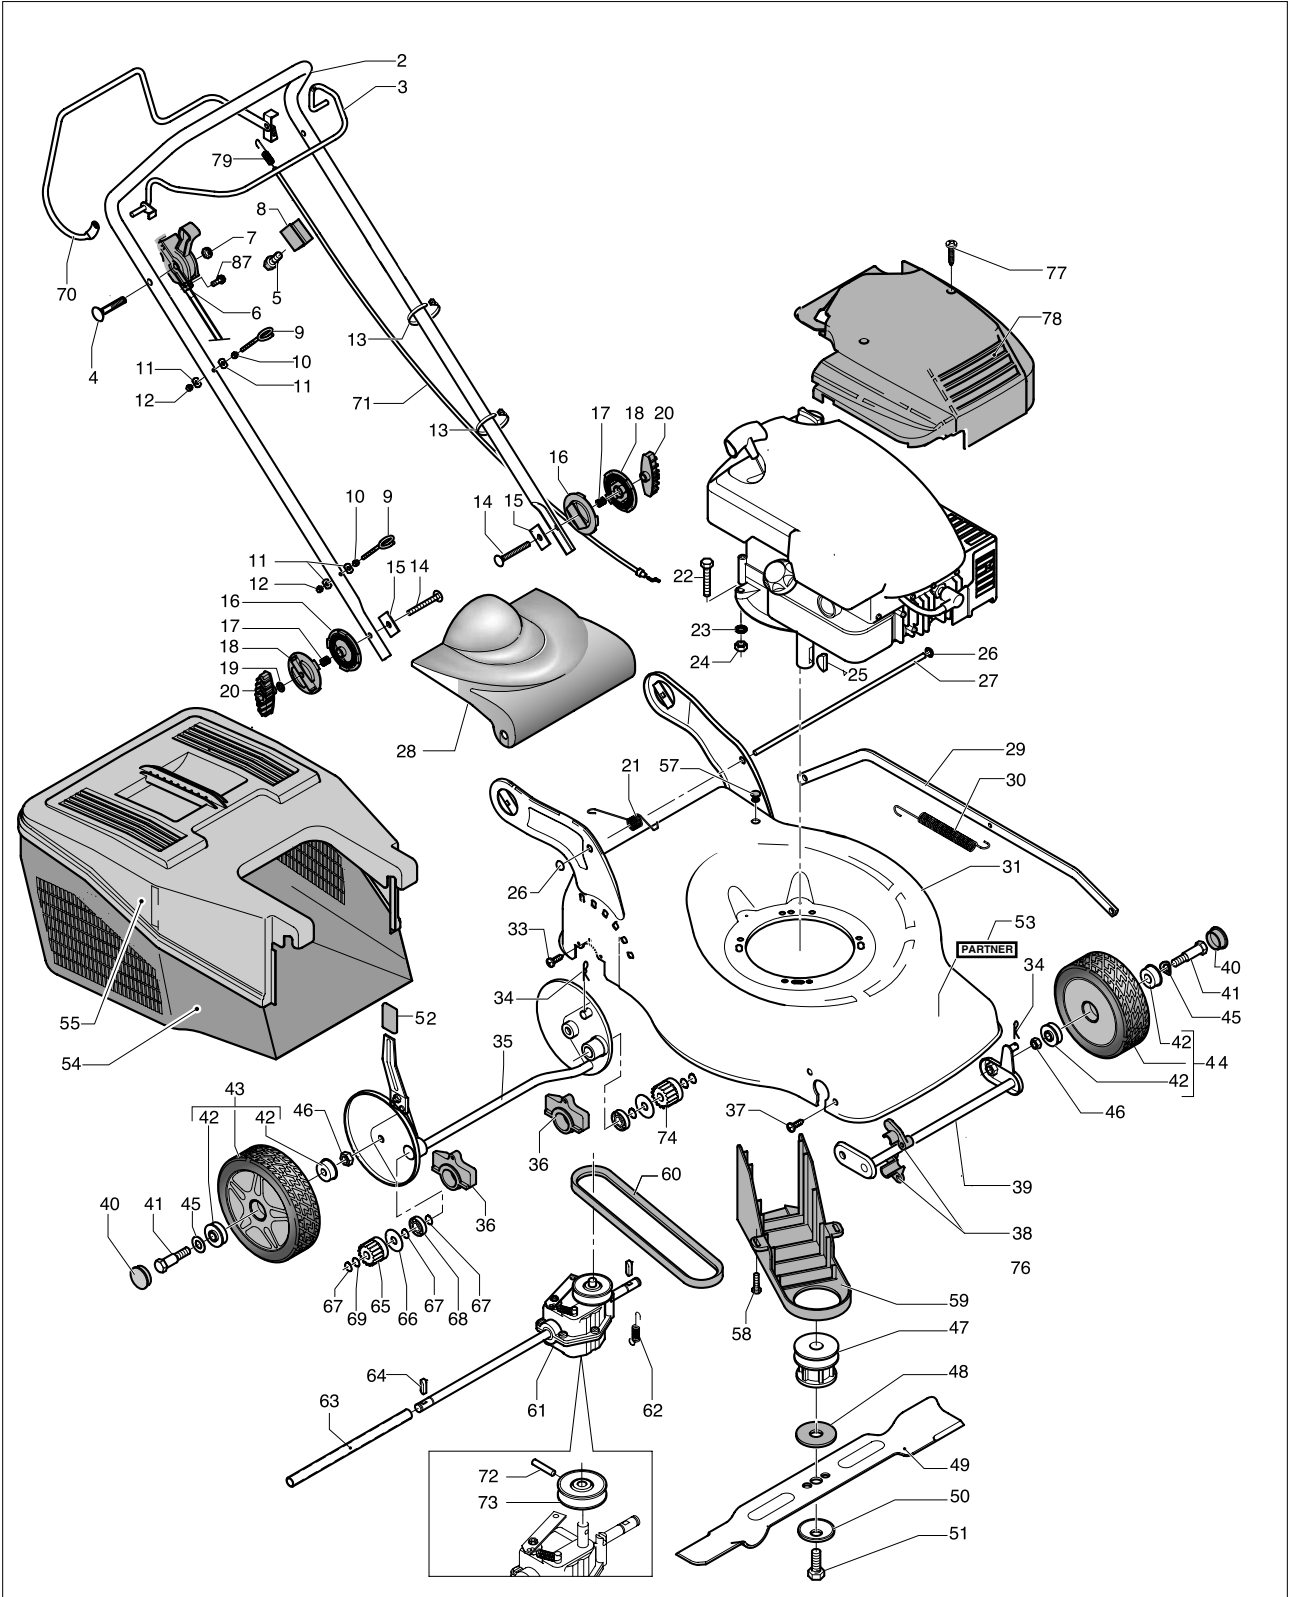

brand	PARTNER

date	APR/04	SHEET 1/2

Model

P 6046 SDtV

Product number

9538781-45